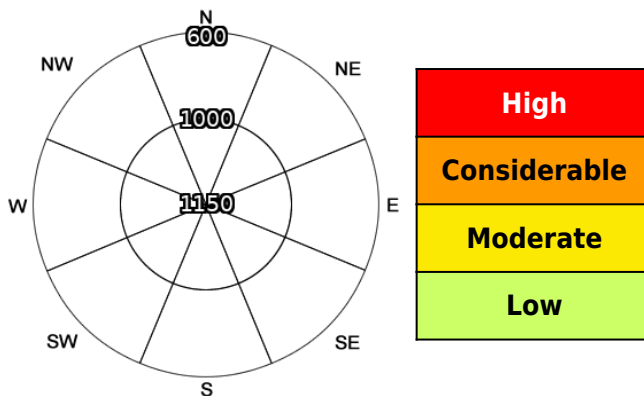

Avalanche Hazard Forecast for Monday 15/04/2024

Avalanche Problems

Forecast Snow Stability & Avalanche Hazard

Daily avalanche reports have ended for this season. Please refer to SAIS homepage <https://www.sais.gov.uk> for current general snowpack and mountain information. The SAIS team would like to thank you for all your support over the last winter and wish you a good summer. See you next winter!