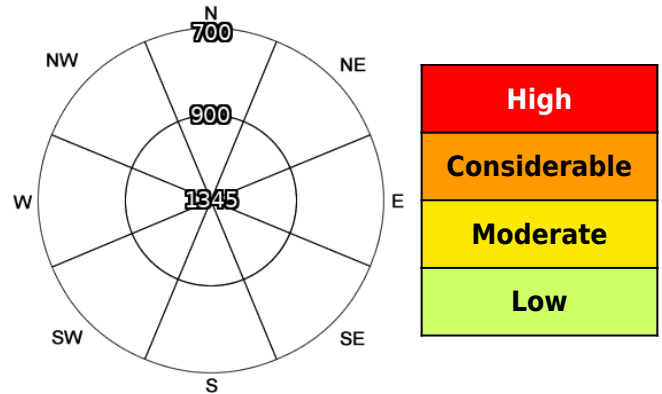

Avalanche Hazard Forecast for Monday 25/04/2016

Avalanche Problems

Cornices

Gliding Snow

Forecast Snow Stability & Avalanche Hazard

The provision of daily forecasts for Lochaber has ended for this season but a forecast for next weekend will be issued on Friday 29th of April.