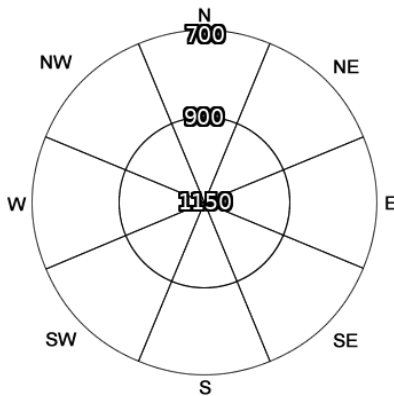

Avalanche Hazard Forecast for Wednesday 27/04/2016

Avalanche Problems

Cornices

Gliding Snow

Forecast Snow Stability & Avalanche Hazard

Forecast Weather Influences

The provision of daily forecasts for the Glencoe area has ended for this season but a Lochaber and Northern Cairngorms forecast will be issued for next weekend on Friday 29th of April.